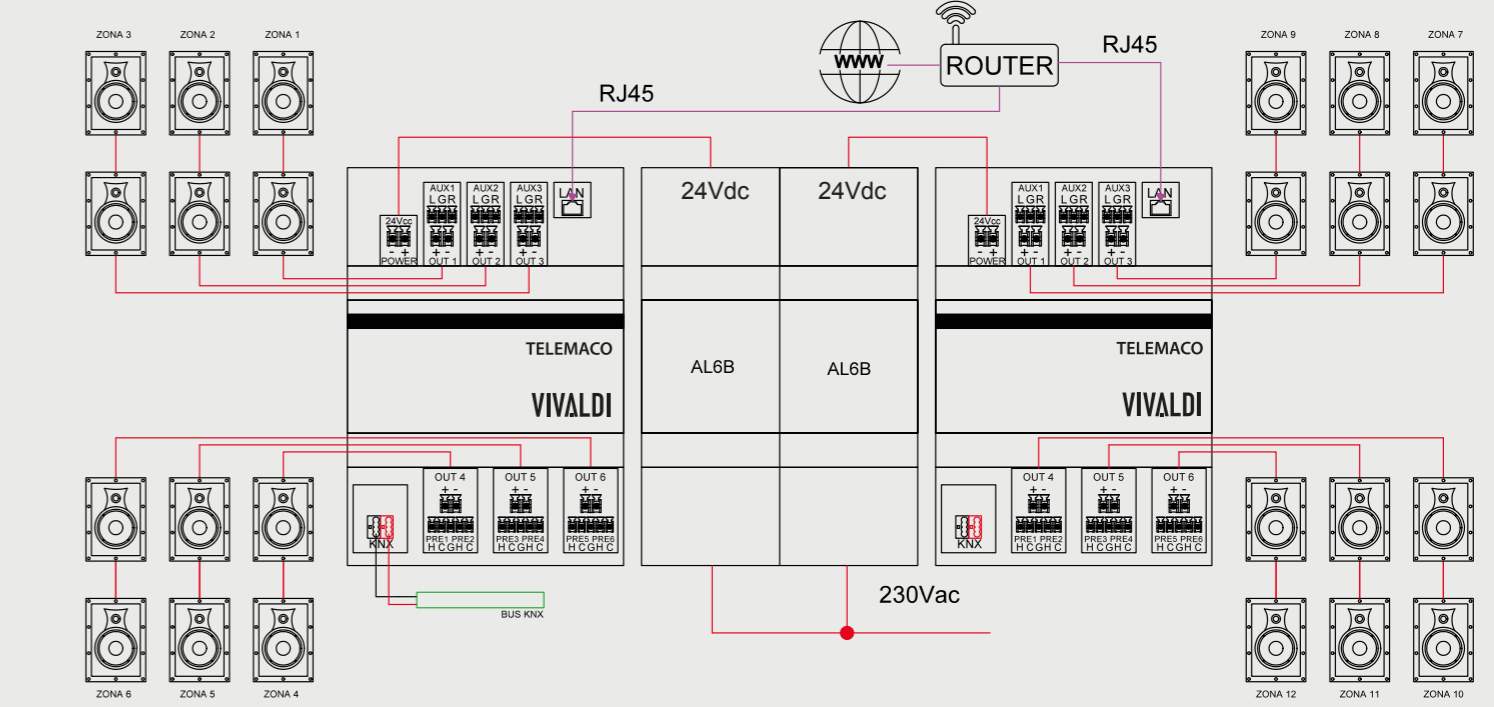

Technical data

Power supply	24 Vdc	Connections	1x 2P power supply 3x 3P analog inputs preamplified 6x 5P outputs 6x 2P speakers outputs 1x RJ45 LAN 1x KNX (TP)
Max consumption	140W	Audio source	Spotify connect, Airplay, Webradio, NAS, Youtube, Analog Input, Local music (mobile phone).
Zones Power outputs	6 X 20 W RMS		
Input sensibility	0.707 Vrms sbilanciato/unbalanced		
Preout level	1 Vrms bilanciato/balanced		
Network connection	10/100		
Size	6 DIN units