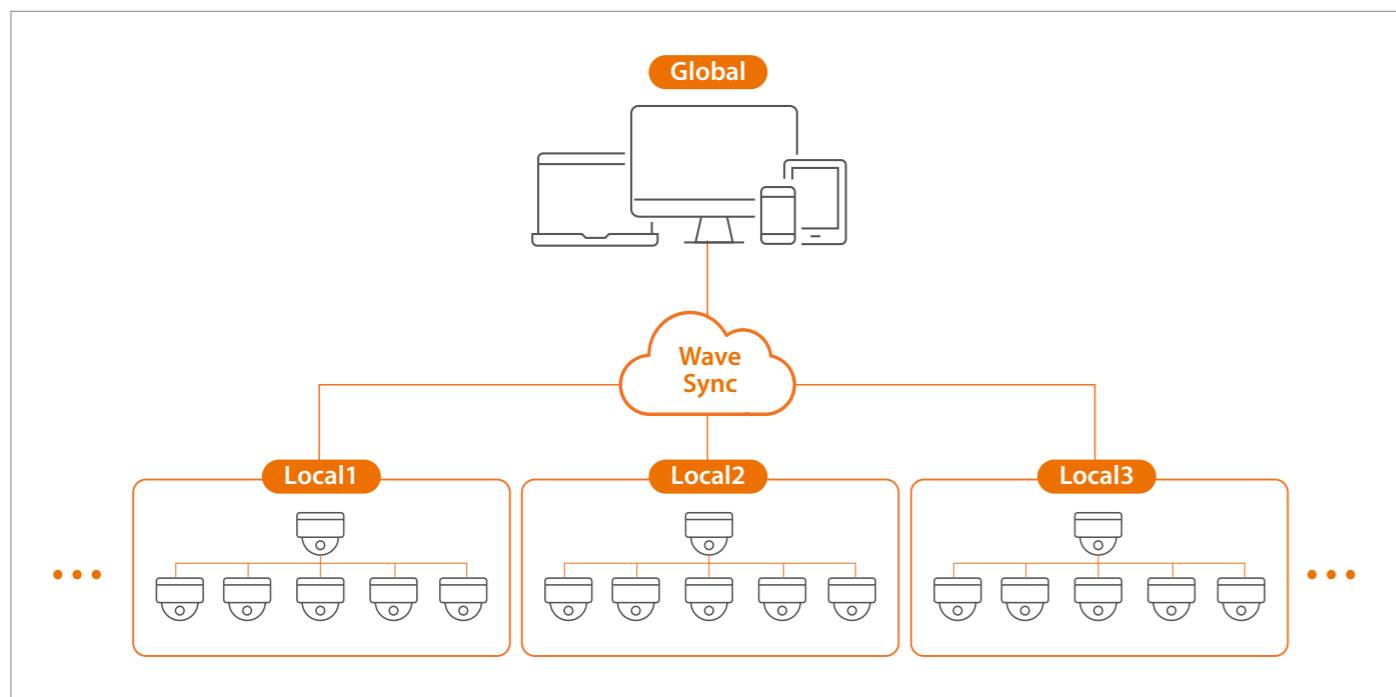

- Edge-based VMS recording solution
- Flexible system structure
- Cloud video management with WAVE sync
- System scalability
- SSD status management
- Next level cybersecurity
- Improved environmental protection

Serverless solution with built-in rugged SSD

SolidEDGE is a serverless cloud managed solution designed for professional surveillance applications. It comes equipped with a built-in rugged SSD (Solid State Drive) that allows for local storage of video footage and an embedded Wisenet WAVE VMS server.

Cloud video management with WAVE sync

The SolidEDGE system can be merged with other SolidEDGE systems through WAVE sync, giving additional flexibility to the system. This feature enables remote access and management of on-premise security systems from anywhere in the world. Wave sync also keeps the system up-to-date with regular software and security updates.

Flexible system structure

Each SolidEDGE camera can connect with up to 5 additional Hanwha cameras or third-party ONVIF conformant cameras, enabling organisations to easily expand their surveillance systems as requirements evolve. This brings the total number of cameras per SolidEDGE system to 6 and offers a more customisable and flexible system structure. The SolidEDGE camera includes a Wisenet WAVE licence, which syncs with the additional cameras integrated with the SolidEDGE system.