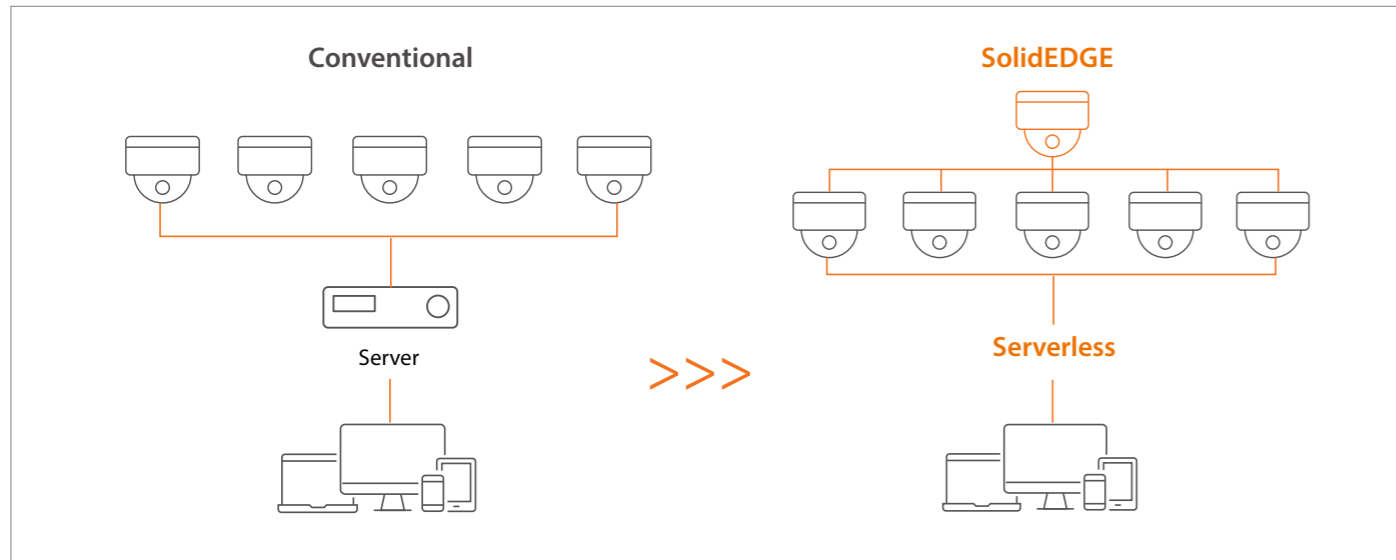

- Edge-based VMS recording solution
- Flexible system structure
- Cloud video management with WAVE sync
- System scalability
- SSD status management
- Next level cybersecurity
- Improved environmental protection

Serverless solution with built-in rugged SSD

SolidEDGE is a serverless cloud managed solution designed for professional surveillance applications. It comes equipped with a built-in rugged SSD (Solid State Drive) that allows for local storage of video footage and an embedded Wisenet WAVE VMS server.

Cloud video management with WAVE sync

The SolidEDGE system can be merged with other SolidEDGE systems through WAVE sync, giving additional flexibility to the system. This feature enables remote access and management of on-premise security systems from anywhere in the world. Wave sync also keeps the system up-to-date with regular software and security updates.

SSD status management

The built-in rugged SSD of the SolidEDGE camera offers high-speed and reliable storage for video data. The SSD status management feature, which can be accessed from the camera web viewer, provides information on the health of the SSD drive, ensuring the system is running smoothly.